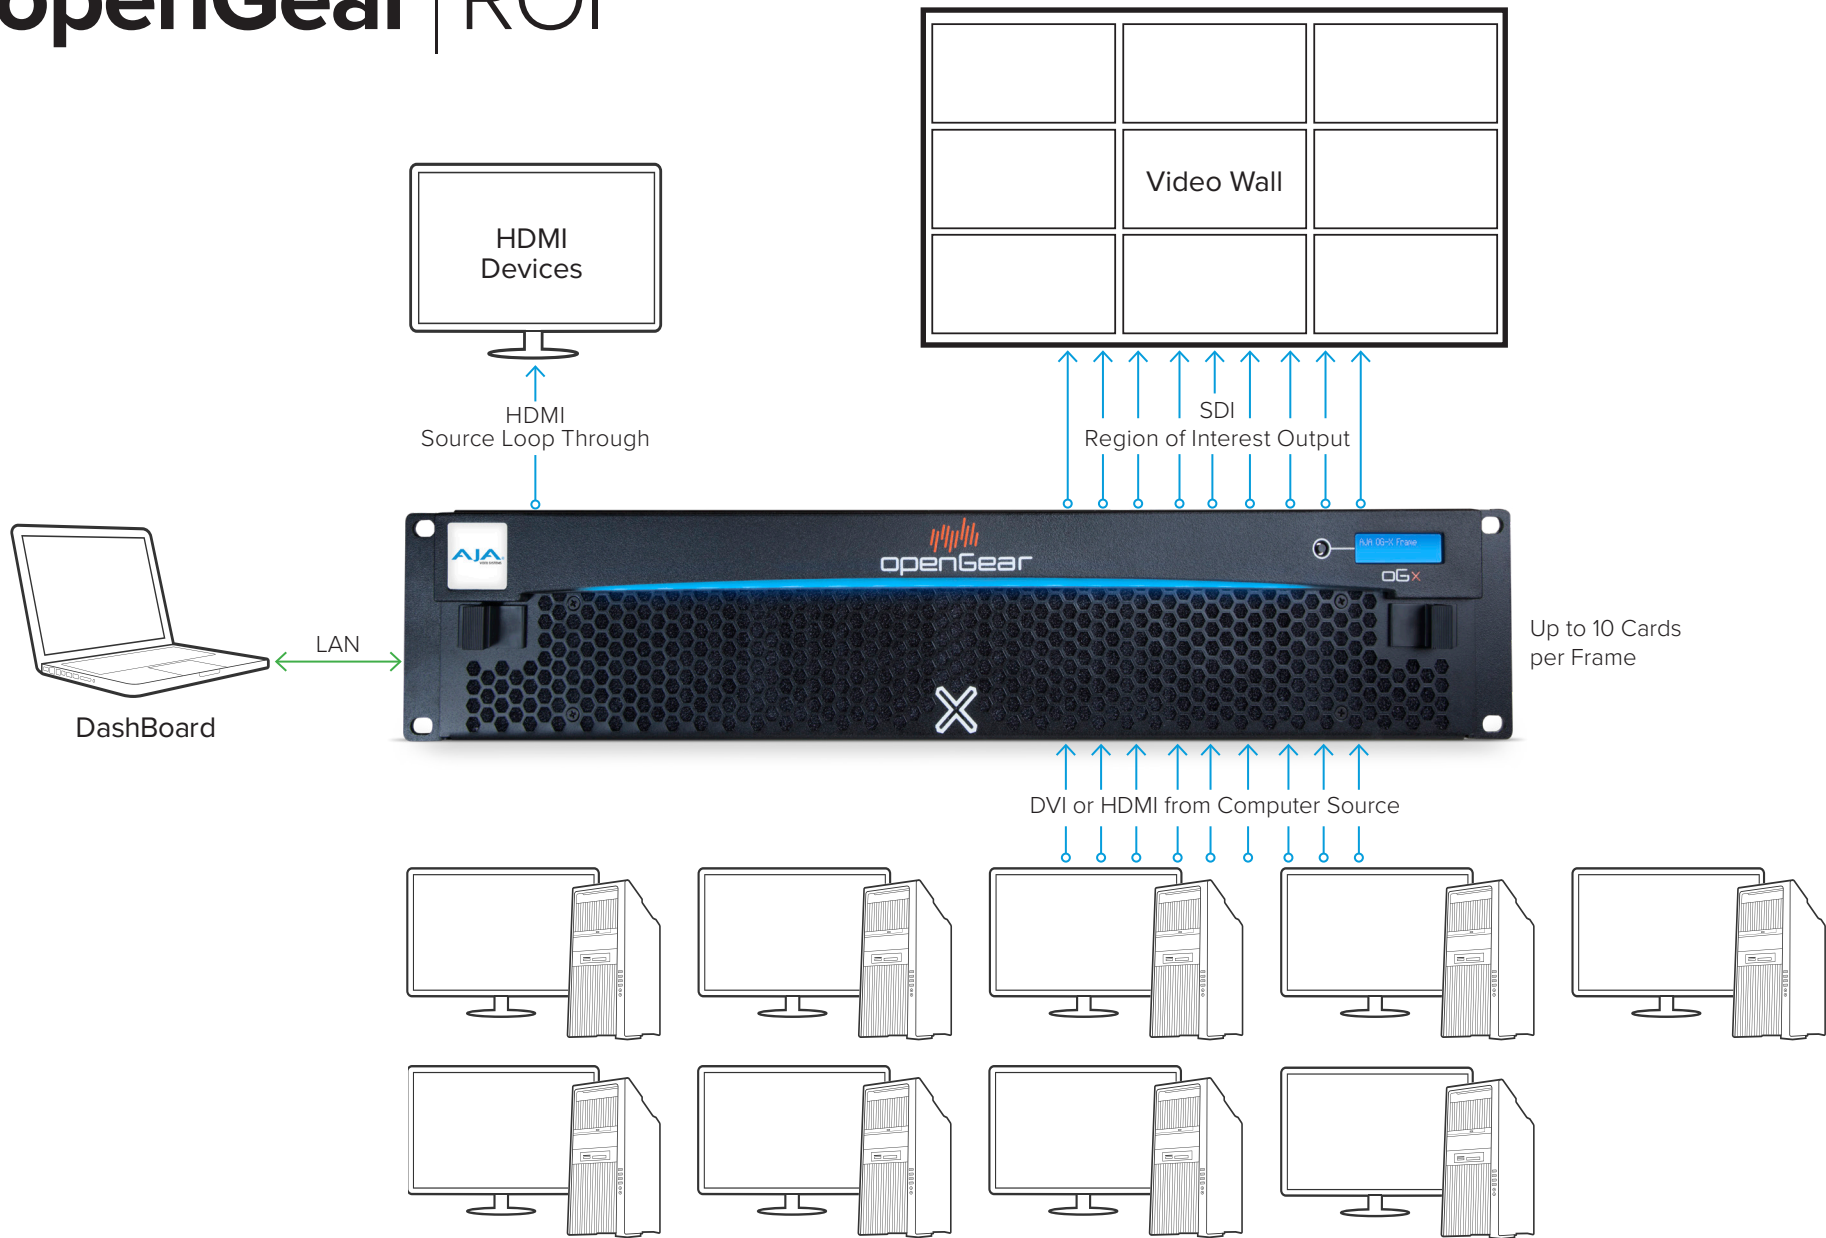

openGear | ROI

OG-ROI Connectivity for Video Wall