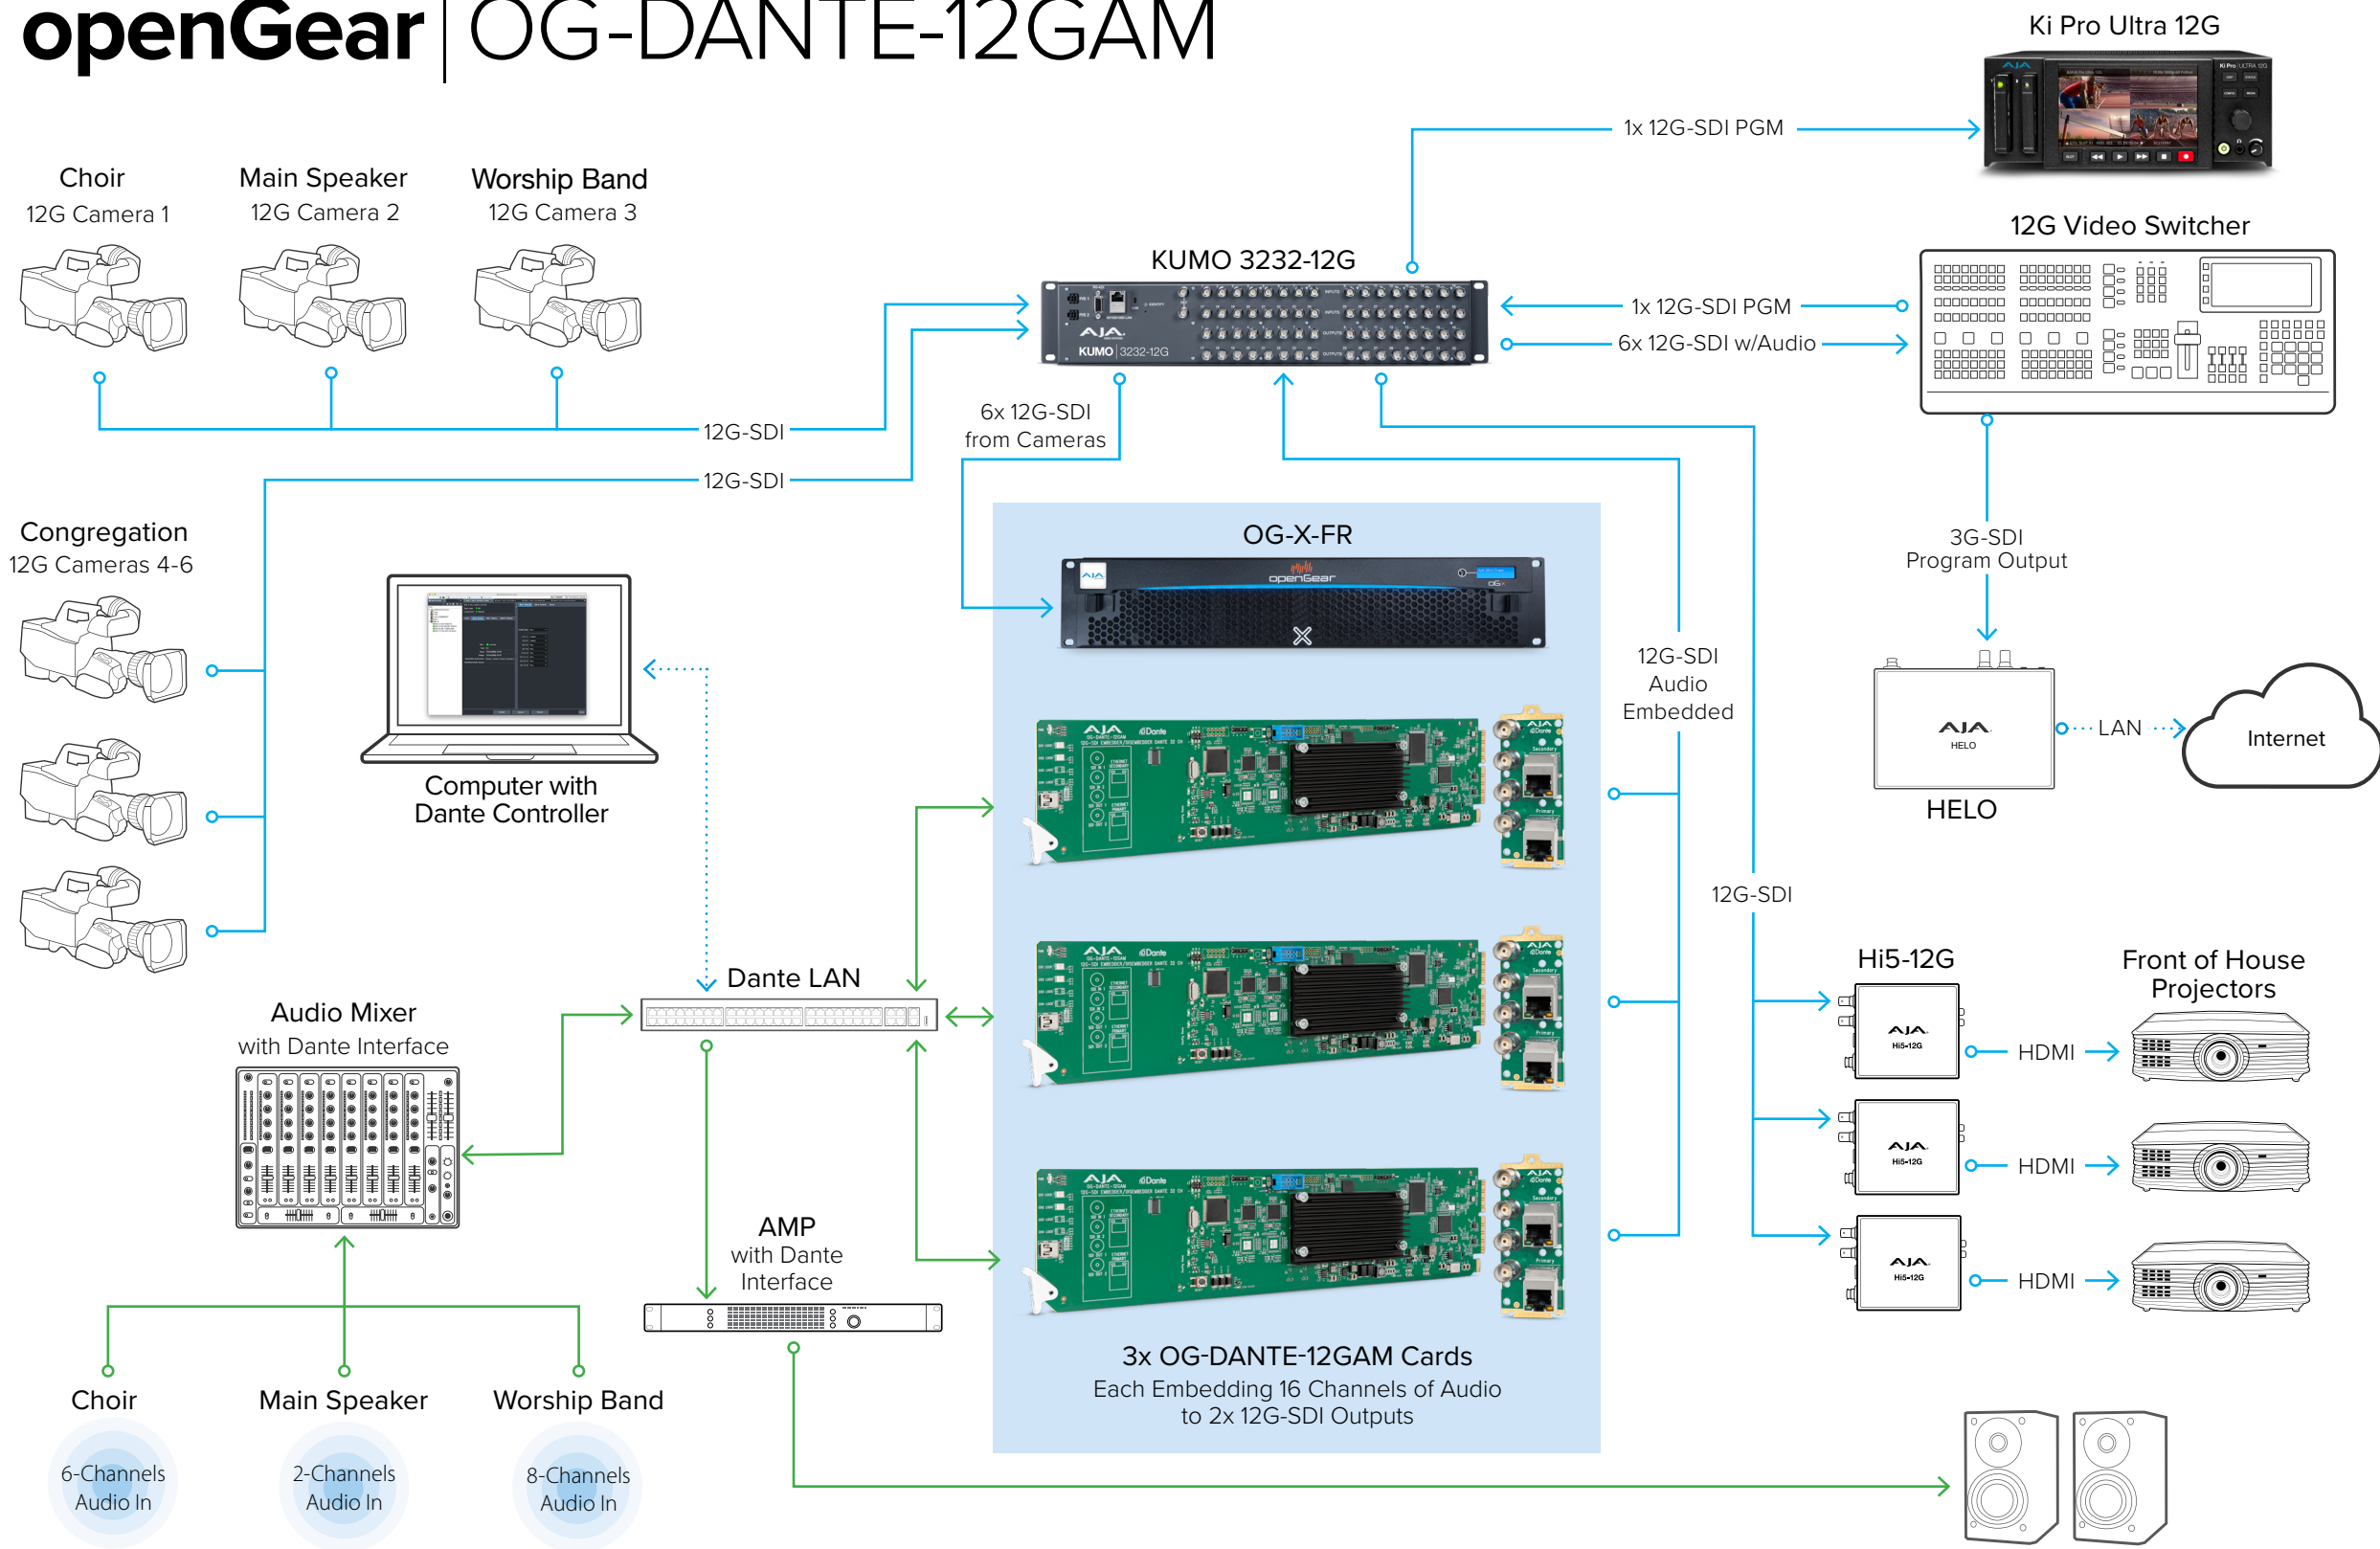

openGear | OG-DANTE-12GAM

House of Worship UltraHD/HD 12G-SDI/Dante Workflow